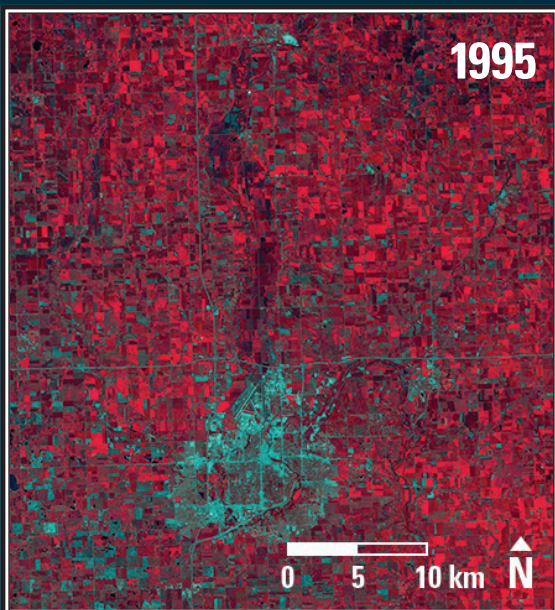

Earthshots

Hailstorm, Sioux Falls, SD, USA

Hailstorm, Sioux Falls, SD, USA 1995-1997

On Sunday, July 13, 1997, an unusually severe hailstorm just missed Sioux Falls, SD. But it pounded the surrounding cropland with baseball- to softball-sized hail. Healthy crops appear bright red. Some of these fields turned gray where the hailstorm converted the cropland into bare soil.

Date	Satellite	Bands	Res	Path	Row
July 27, 1995	Landsat 5 TM	4,3,2	30 m	29	30
July 16, 1997	Landsat 5 TM	4,3,2	30 m	29	30

Earthshots: Satellite Images of Environmental Change

The U.S. Geological Survey Earth Resources Observation and Science (EROS) Center archives data from the Landsat satellites (1972–present). Earthshots presents environmental changes using Landsat images.