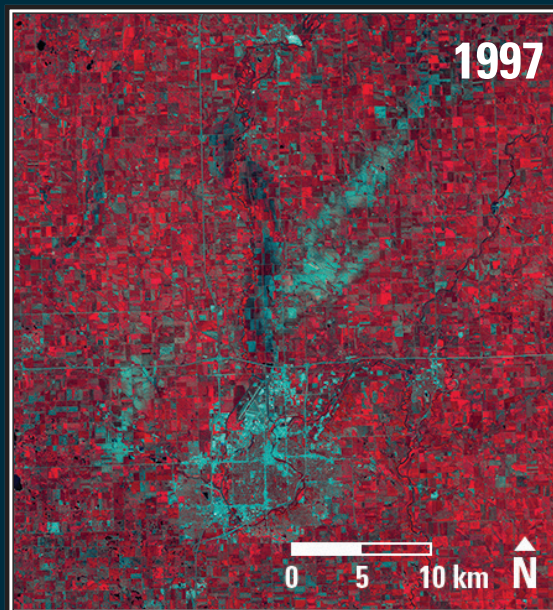

Earthshots

Hailstorm, Sioux Falls, SD, USA

Hailstorm, Sioux Falls, SD, USA 1995-1997

On Sunday, July 13, 1997, an unusually severe hailstorm just missed Sioux Falls, SD. But it pounded the surrounding cropland with baseball- to softball-sized hail. Healthy crops appear bright red. Some of these fields turned gray where the hailstorm converted the cropland into bare soil.

Date	Satellite	Bands	Res	Path	Row
July 27, 1995	Landsat 5 TM	4,3,2	30 m	29	30
July 16, 1997	Landsat 5 TM	4,3,2	30 m	29	30

Earthshots: Satellite Images of Environmental Change

The U.S. Geological Survey Earth Resources Observation and Science (EROS) Center archives data from the Landsat satellites (1972–present). Earthshots presents environmental changes using Landsat images.